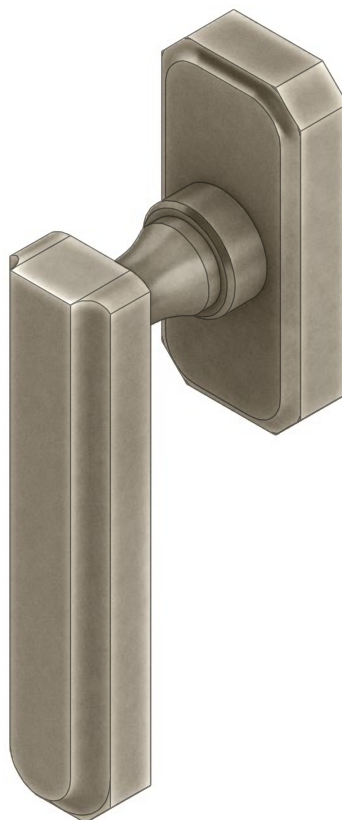

ATELIER BONOMI

Drehkipp per Finestra Serie Astra
Astra Series Drehkipp Window Handle

Dimensioni
Dimensions

	L	P	W 2	W1	H
S	105	59	25	35	75
M	115	59	25	35	75
L	125	59	25	35	75

Dimensioni in millimetri
Dimensions given in millimeters

Fornito con meccanismo DK q.7x45mm e viti M5x50.
Disponibile in tutte le finiture standard.
Dimensioni e finiture su misura disponibili su richiesta.
Regularly furnished with DK mechanism q.7x45mm and M5x50 screws.
Additional sizes available by special order. Available in standard and custom finishes.