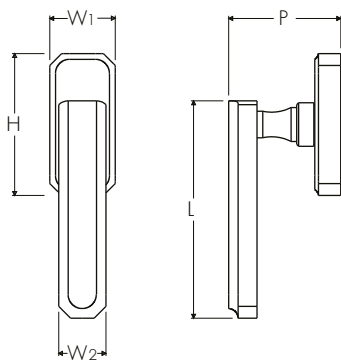

ATELIER BONOMI

Drehkipp per Finestra Serie Astra
Astra Series Drehkipp Window Handle

Dimensioni
Dimensions

	L	P	W 2	W1	H
S	105	59	25	35	75
M	115	59	25	35	75
L	125	59	25	35	75

Dimensioni in millimetri
Dimensions given in millimeters

Fornito con meccanismo DK q.7x45mm e viti M5x50.
Disponibile in tutte le finiture standard.
Dimensioni e finiture su misura disponibili su richiesta.
Regularly furnished with DK mechanism q.7x45mm and M5x50 screws.
Additional sizes available by special order. Available in standard and custom finishes.